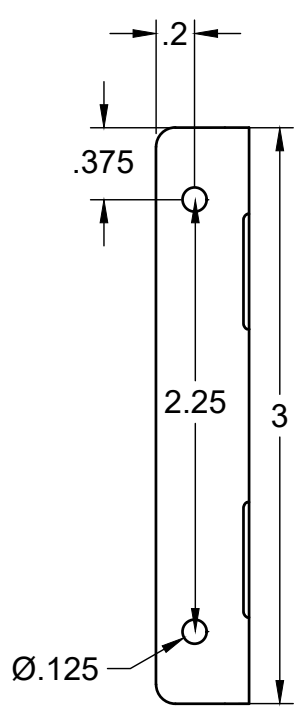

16Ga 5052 Aluminum

All dimensions in inches

PROJECT

Signal Conditioner Bracket

TITLE

Load Cell Amplifier Bracket

APPROVED

SIZE

CODE

DWG NO

REV

CHECKED

A

DRAWN

John Blackman

6/2/2022

SCALE 1:1

WEIGHT

SHEET 1/1