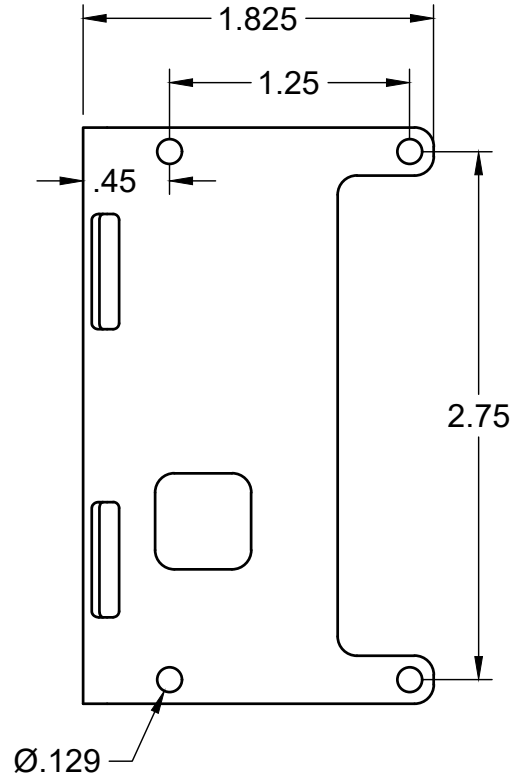

16Ga 5052 Aluminum

All dimensions in inches

PROJECT

Signal Conditioner Bracket

TITLE

Load Cell Amplifier Bracket

APPROVED

SIZE

SCALE 1:1

WEIGHT

SHEET 1/1