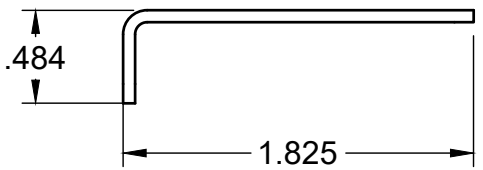

16Ga 5052 Aluminum

All dimensions in inches

PROJECT

Signal Conditioner Bracket

TITLE

Load Cell Amplifier Bracket

APPROVED

SIZE

SCALE 1:1

WEIGHT

SHEET 1/1